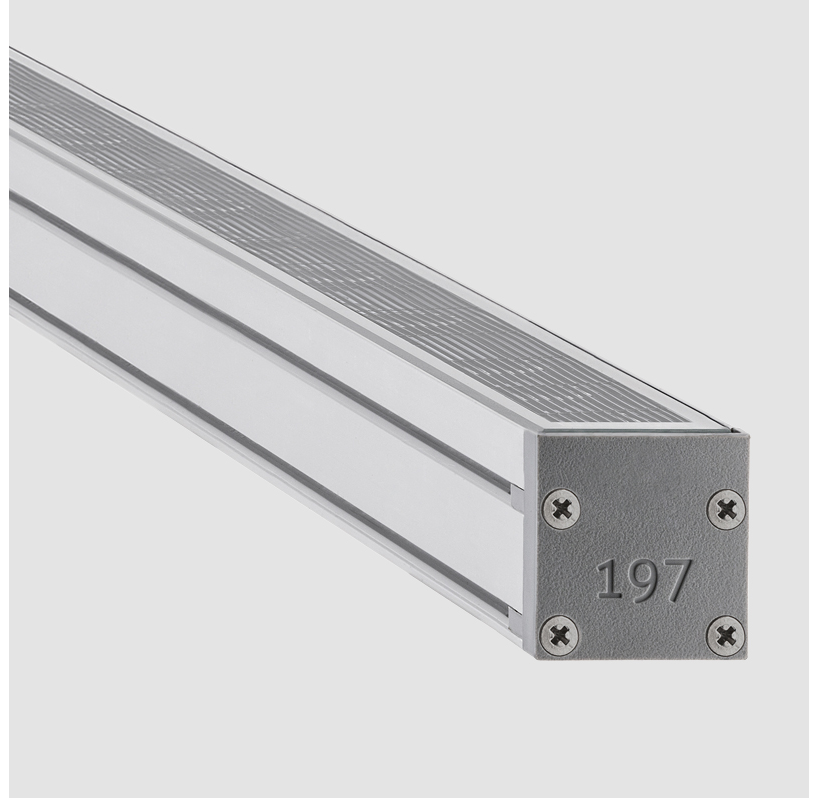

SLASH 30 RECESSED

E12I0052-

base number   Color   Lens
Temperature   Options

1. To build a product code in our configurator select the specify button on the base model # product page
2. To build a manual product code on this datasheet choose from the options listed below in blue font and add the suffix to the base model #

GENERAL

Series: Slash 30
Brand: Unonovesette
Division: Exterior
Mounting Type: Recessed
Mounting Location: In-Ground
Subcategory: Wallwash

PHYSICAL

Shape: Rectangle
Length (mm): 853
Length (in): 33 3/16
Width (mm): 30
Width (in): 1 3/16
Height (mm): 53.5
Height (in): 2 1/8
Light Distribution: Adjustable / Direct
Diffuser: Extra clear tempered 6mm
Fixture Finish: ANA
Fixture Material: Extruded Aluminum
Cable Details: IP68 30cm Cable with Easy Lock system

ELECTRICAL

Lamp Type: LED
Input Wattage (W): 22.92
Total Output Wattage (W): 17.91
Dimming: Non-Dimmable
Driver Included: No
Driver Location: Remote
Driver Type: Constant Voltage - Universal
Driver Class: Class 2
Input Voltage (V): 120 - 277
Output Voltage (V): 24
Upon Request: Phase Dimming (120Vac only) / 0-10V Dimming

LED

Color Temperature (°K): 2200 / 2700 / 3000 / 4000
Max. Delivered Lumen (lm): 1890 (3000K)
CRI: >90 CRI
Lamp Life (hrs): 100000

OPTICAL

Optic°: 12 / 21 / 31 / 46 / 13x36
Adjustability: Tilt ±20°

RATINGS AND CERTIFICATIONS

Certified By: Certified for North American Standards
IP rating: IP67
IK Rating: IK06